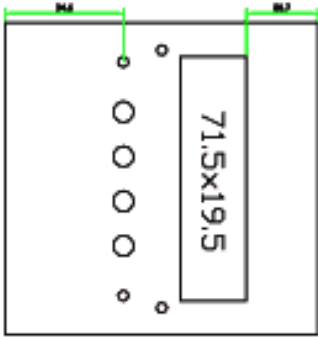

DRAWING OF 96X96 FRONT PLATES VENTURA

All dims. are in mm.

PAGE:3

ELECTROCOM CONNECTORS