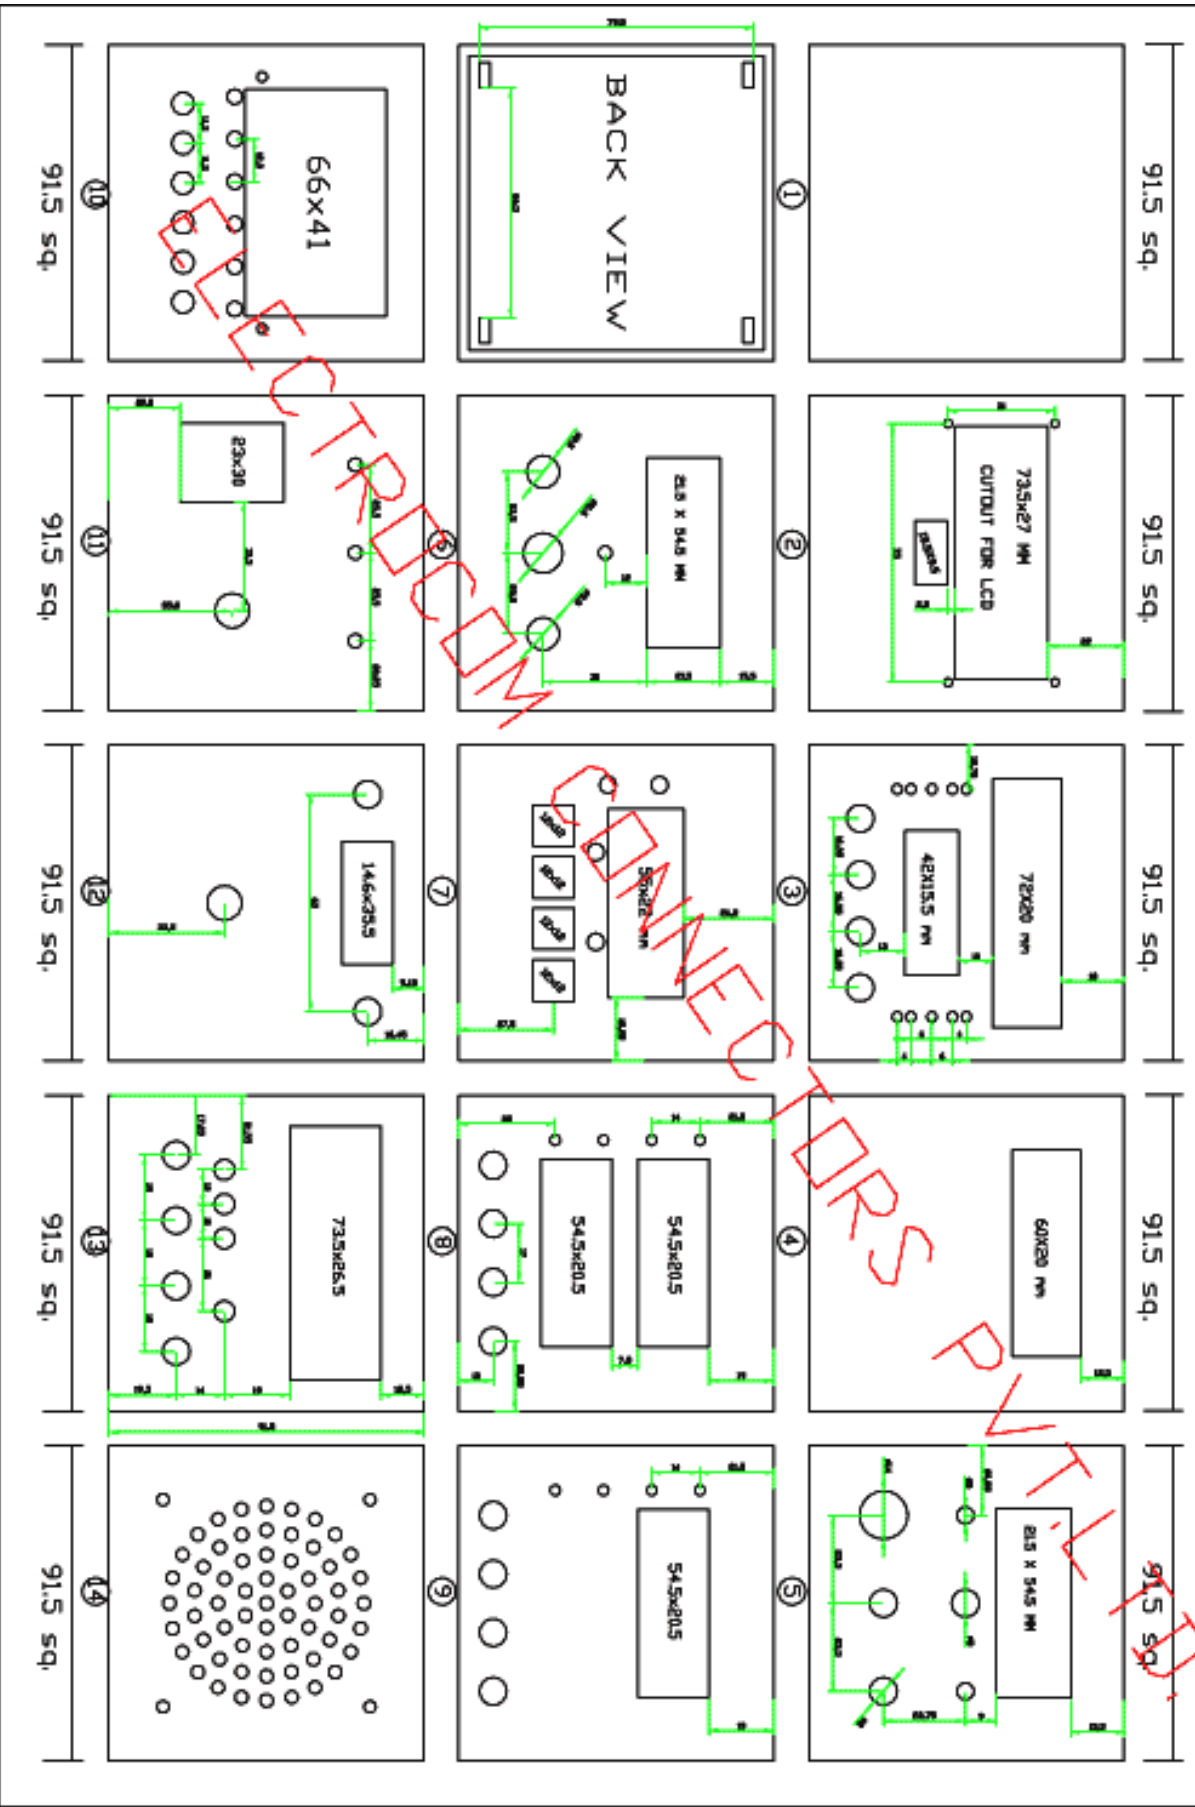

DRAWING OF 96X96 FRONT PLATES VENTURA

All dims. are in mm.

PAGE:1

DRAWING OF 96X96 FRONT PLATES VENTURA

All dims. are in mm.

UNAPPROVED

DRAWING OF 96X96 FRONT PLATES VENTURA

All dims. are in mm.

PAGE:3

ELECTROCOM CONNECTORS