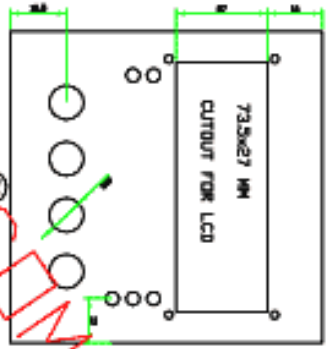

DRAWING OF 96X96 FRONT PLATES VENTURA

All dims. are in mm.

PAGE:1

DRAWING OF 96X96 FRONT PLATES VENTURA

All dims. are in mm.

UNAPPROVED

DRAWING OF 96X96 FRONT PLATES VENTURA

All dims. are in mm.