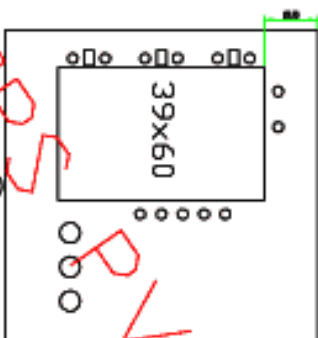

DRAWING OF 96X96 FRONT PLATES VENTURA

All dims. are in mm.

PAGE:3

ELECTROCOM CONNECTORS