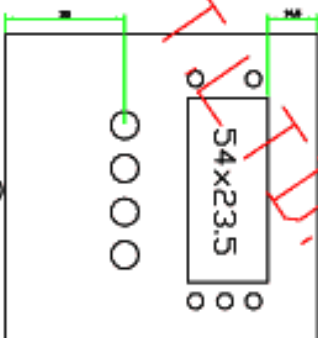

DRAWING OF 96X96 FRONT PLATES VENTURA

All dims. are in mm.

PAGE:3

ELECTROCOM CONNECTORS