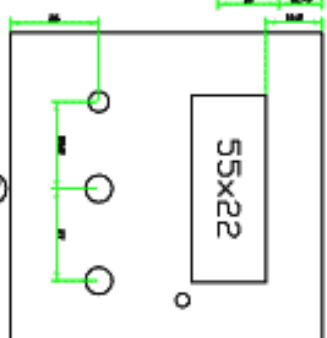

DRAWING OF 96X96 FRONT PLATES VENTURA

All dims. are in mm.

PAGE:1

DRAWING OF 96X96 FRONT PLATES VENTURA

All dims. are in mm.

UNAPPROVED

DRAWING OF 96X96 FRONT PLATES VENTURA

All dims. are in mm.