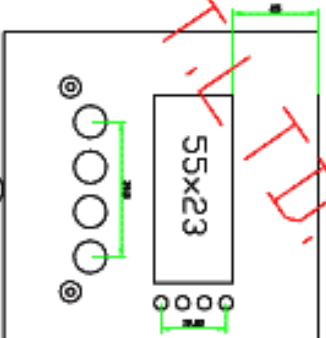

DRAWING OF 96X96 FRONT PLATES VENTURA

All dims. are in mm.

PAGE:1

DRAWING OF 96X96 FRONT PLATES VENTURA

All dims. are in mm.

UNAPPROVED

DRAWING OF 96X96 FRONT PLATES VENTURA

All dims. are in mm.