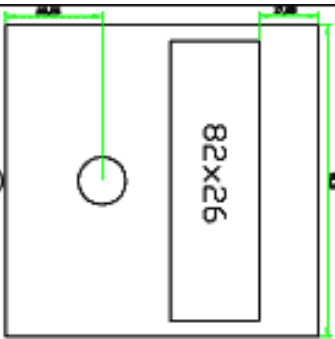

DRAWING OF 96X96 FRONT PLATES VENTURA

All dims. are in mm.

PAGE:1

DRAWING OF 96X96 FRONT PLATES VENTURA

All dims. are in mm.

UNAPPROVED

DRAWING OF 96X96 FRONT PLATES VENTURA

All dims. are in mm.