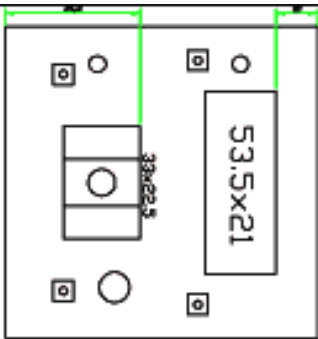

DRAWING OF 96X96 FRONT PLATES VENTURA

All dims. are in mm.

PAGE:3

ELECTROCOM CONNECTORS