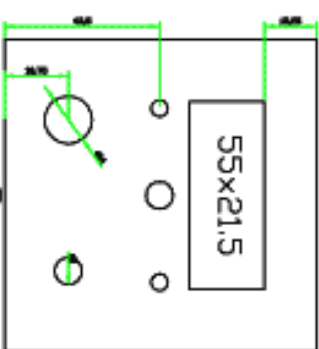

DRAWING OF 96X96 FRONT PLATES VENTURA

All dims. are in mm.

PAGE:1

DRAWING OF 96X96 FRONT PLATES VENTURA

All dims. are in mm.

UNAPPROVED

DRAWING OF 96X96 FRONT PLATES VENTURA

All dims. are in mm.