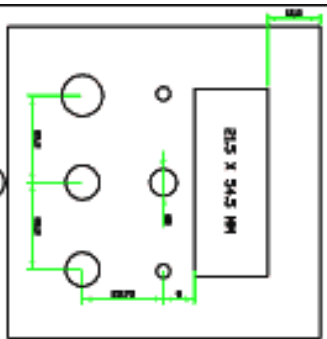

DRAWING OF 96X96 FRONT PLATES VENTURA

All dims. are in mm.

PAGE:3

ELECTROCOM CONNECTORS