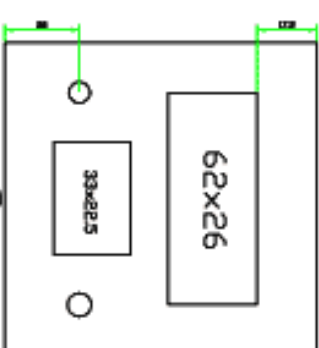

DRAWING OF 96X96 FRONT PLATES VENTURA

All dims. are in mm.

PAGE:1

DRAWING OF 96X96 FRONT PLATES VENTURA

All dims. are in mm.

UNAPPROVED

DRAWING OF 96X96 FRONT PLATES VENTURA

All dims. are in mm.