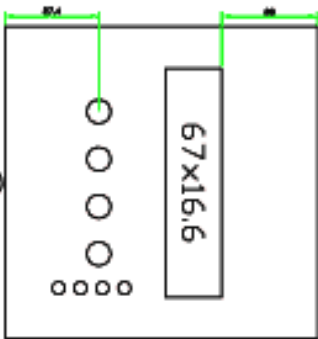

DRAWING OF 96X96 FRONT PLATES VENTURA

All dims. are in mm.

PAGE:3

ELECTROCOM CONNECTORS