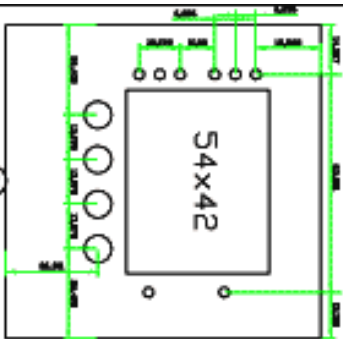

DRAWING OF 96X96 FRONT PLATES VENTURA

All dims. are in mm.

PAGE:1

DRAWING OF 96X96 FRONT PLATES VENTURA

All dims. are in mm.

UNAPPROVED

DRAWING OF 96X96 FRONT PLATES VENTURA

All dims. are in mm.