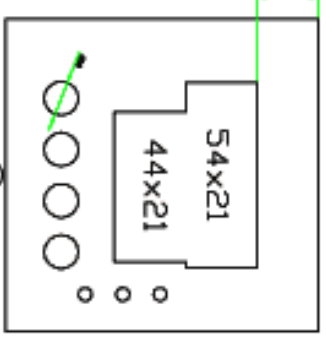

DRAWING OF 96X96 FRONT PLATES VENTURA

All dims. are in mm.

PAGE:1

DRAWING OF 96X96 FRONT PLATES VENTURA

All dims. are in mm.

UNAPPROVED

DRAWING OF 96X96 FRONT PLATES VENTURA

All dims. are in mm.