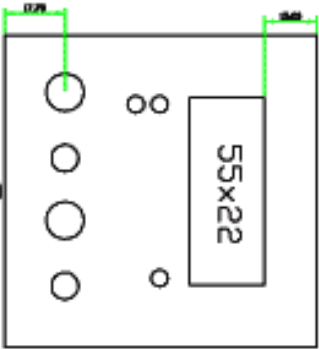

DRAWING OF 96X96 FRONT PLATES VENTURA

All dims. are in mm.

PAGE:1

DRAWING OF 96X96 FRONT PLATES VENTURA

All dims. are in mm.

UNAPPROVED

DRAWING OF 96X96 FRONT PLATES VENTURA

All dims. are in mm.