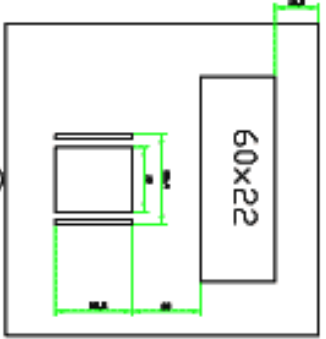

DRAWING OF 96X96 FRONT PLATES VENTURA

All dims. are in mm.

PAGE:1

DRAWING OF 96X96 FRONT PLATES VENTURA

All dims. are in mm.

UNAPPROVED

DRAWING OF 96X96 FRONT PLATES VENTURA

All dims. are in mm.