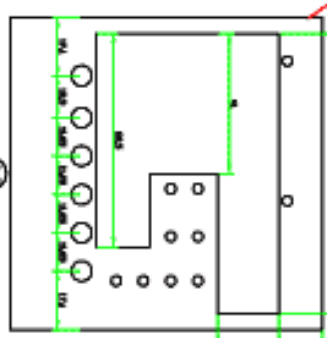

DRAWING OF 96X96 FRONT PLATES VENTURA

All dims. are in mm.

PAGE:1

DRAWING OF 96X96 FRONT PLATES VENTURA

All dims. are in mm.

UNAPPROVED

DRAWING OF 96X96 FRONT PLATES VENTURA

All dims. are in mm.